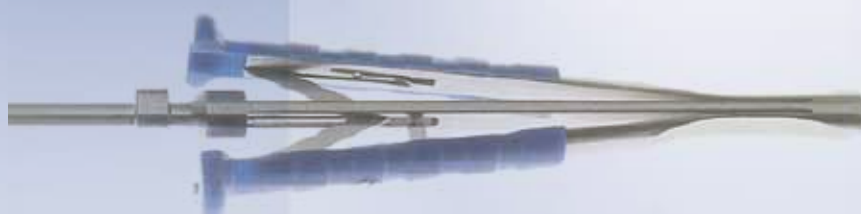

Aluminium

Counterbalanced

Diamonite

Titanium

TC Inserts

Supercut

Kit n°1

Cooley Jaws

Kit n°1

Cooley Jaws

De Bakey Jaws

Steam Sterilize

MIS NÁSTROJE

RESANO

Aluminium

Counterbalanced

Diamonite

Titanium

TC Inserts

Supercut

Kit n°1

Cooley Jaws

De Bakey Jaws

130% 0,2 mm